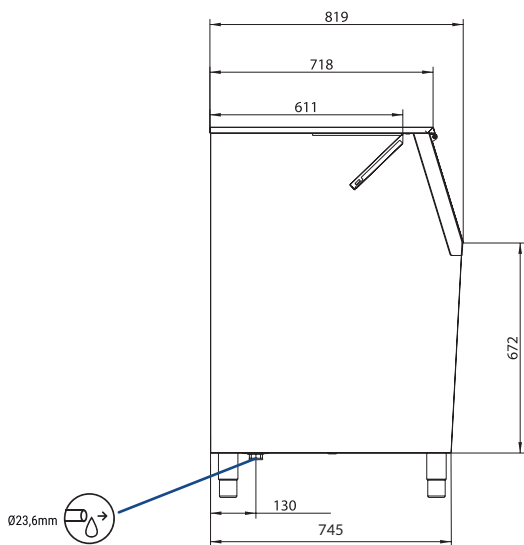

#### SC

SC 400  
SC 400 SPLIT

SS150

SS400

GR 220

B 400

RIGHT SIDE VIEW  
VISTA LATERAL DERECHA

FRONTAL VIEW  
VISTA FRONTAL

\* All measurements in mm.  
\* Todas las cotas en mm.

ACCESSORIES ACCESORIOS

INCLUDED

4 HEIGHT ADJUSTABLE LEG KIT  
KIT 4 PATAS ALTURA REGULABLE

LARGE SCOOP  
PALA GRANDE

WATER OUTLET HOSE  
MANGUERA DE DESAGÜE