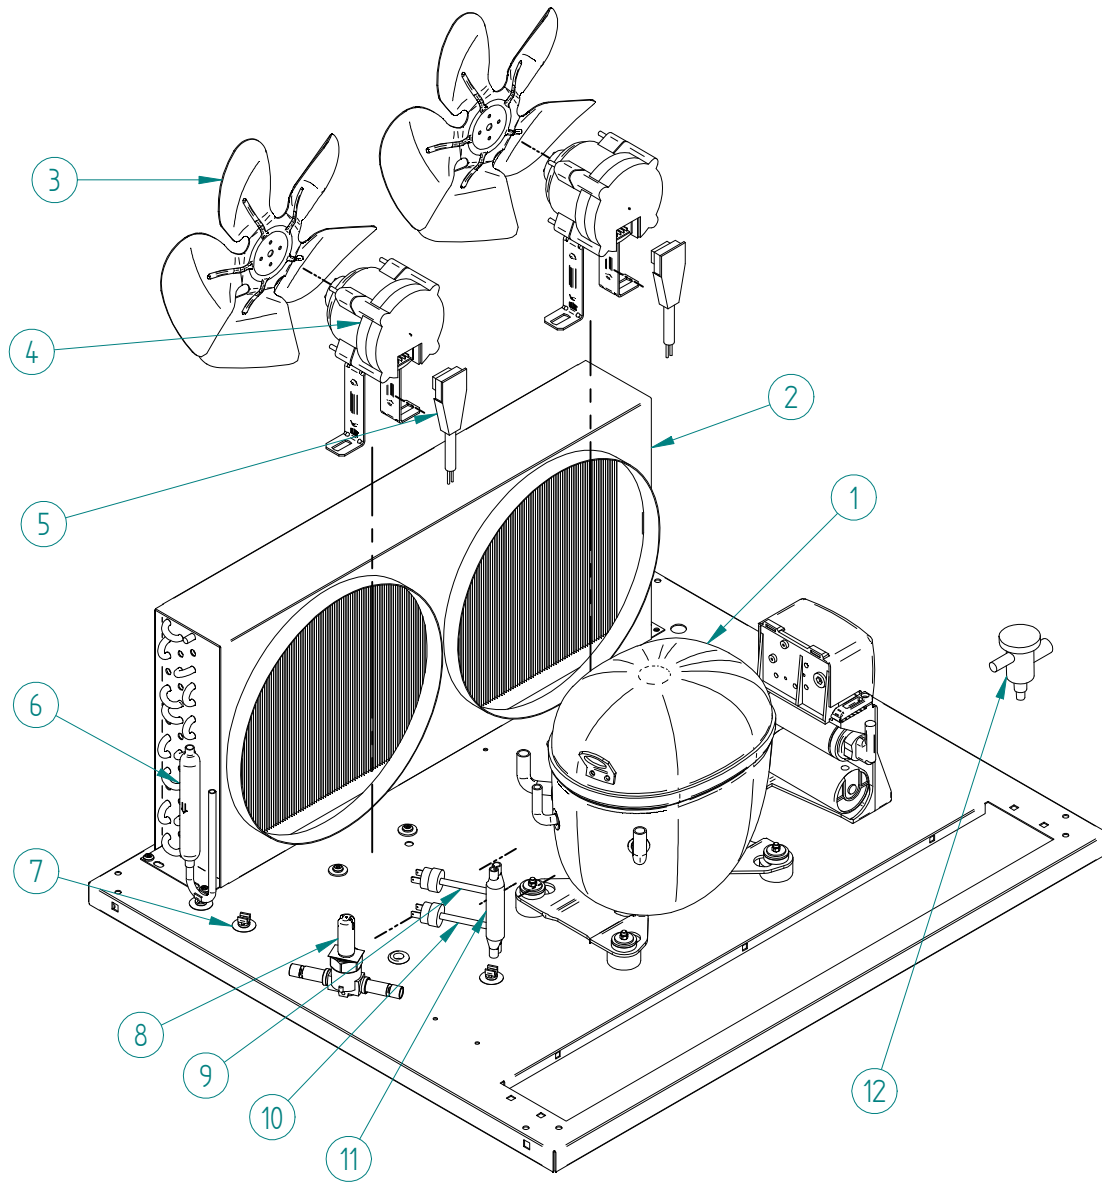

DESPIECE / REPUESTOS  
EXPLODED VIEW / SPARE PARTS  
EXPLOSIONSZEICHNUNG / ERSATZTEILE  
VUE ÉCLATÉÉ / PIÈCES DÉTACHÉES  
ESPLOSO / RICAMBI

ITEM	DESCRIPTION		CODE
1	COMPRESSOR	220V/50HZ	31310
		220V/60HZ	31458
2	AIR CONDENSER		32731
3	FAN BLADE		4994
4	FAN MOTOR	220V/50-60HZ	32654
5	FAN MOTOR WIRE	220V	32656
6	FILTER DRIER		7896
7	CLIP TUBE		3533
8	HOT GAS VALVE - BODY		32163
9	HIGH PRESSURE SWITCH		31660E
10	FAN CONTROL PRESSURE SWITCH		31160E
11	PRESSURE SWITCH COLLECTOR		31444
12	EXPANSION VALVE		31524

ITEM	DESCRIPTION		CODE
1	COMPRESSOR	220V/50HZ	31310
		220V/60HZ	31458
2	WATER CONDENSER		33671
3	CLIP TUBE		3533
4	FILTER DRIER		7896
5	HOT GAS VALVE - BODY		32163
6	HIGH PRESSURE SWITCH		31660E
7	FAN CONTROL PRESSURE SWITCH		31160E
8	PRESSURE SWITCH COLLECTOR		31444
9	SUCTION ACCUMULATOR		1570
10	EXPANSION VALVE		31524

ITEM	DESCRIPTION	CODE
1	ELECTRIC BOX COVER	33689
2	ELECTRONIC BOARD CLIP	31544
3	WIRE HOLE	31746
4	ELECTRONIC BOARD 220V/50HZ	33614
5	ELECTRIC BOX SUPPORT	33690
6	TEMPERATURE PROBE	32644
7	BLUE LED	32415
8	MAIN SWITCH	32416
9	CLEANING SWITCH	31719
10	BIN THERMOSTAT	31758
11	HOT GAS VALVE - COIL 220V/50-60HZ	8806

ITEM	DESCRIPTION	CODE	
1	CURTAIN SUPPORT	33725	
2	ICE CUBES RAMP	2684	
3	EVAPORATOR	GALA 30GR	7379
		DELTA MAX 40GR	32041
		SUPER STAR 60GR	7724
4	EVAPORATOR COVER	5827	
5	WATER DISTRIBUTOR	911U	
6	WATER PUMP	220V/50-60HZ	5400
7	WATER PUMP SUPPORT		3929
8	WATER PUMP DISCHARGE TUBE		2191
9	INLET WATER VALVE (WATER ENTRY)	220V/50-60HZ	329
		INLET WATER VALVE (CONDENSER)	220V/50-60HZ
10	FILTER SUPPORT		3924
11	SILICONE TUBE		4098
12	PVC TUBE		6526
13	FILTER		3941
14	BIN		7365
15	SPRAY BAR		7350
16	OVERFLOW PIPE		4426
17	O-RING		4496
18	OVERFLOW PIPE CAP		4427
19	CURTAIN ASSEMBLY		32887
20	CLIP TUBE		3533