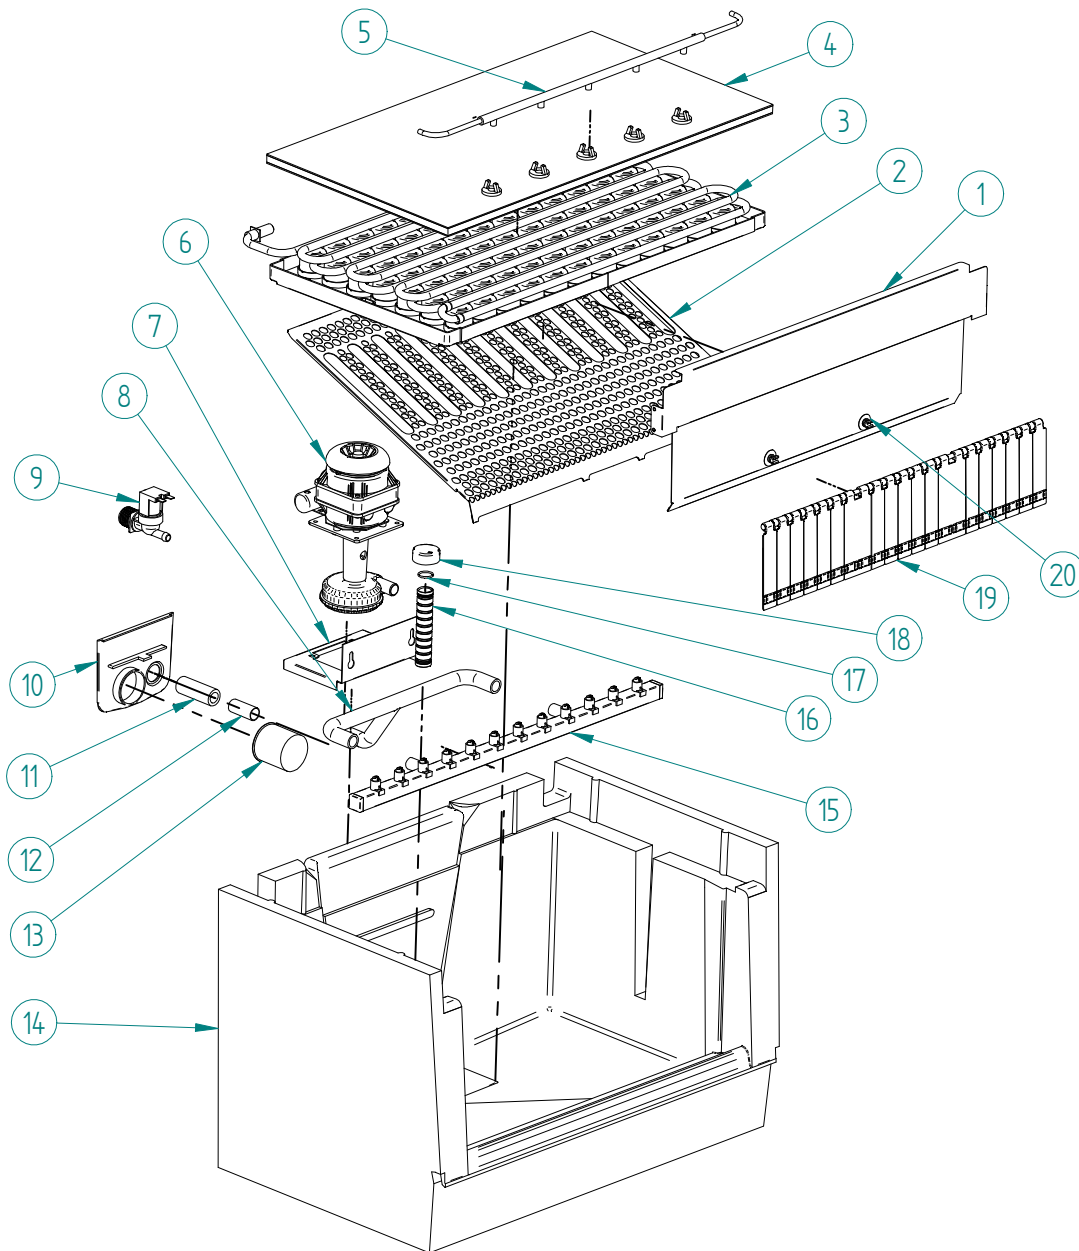

DESPIECE / REPUESTOS  
EXPLODED VIEW / SPARE PARTS  
EXPLOSIONSZEICHNUNG / ERSATZTEILE  
VUE ÉCLATÉÉ / PIÈCES DÉTACHÉES  
ESPLOSO / RICAMBI

ITEM	DESCRIPTION		CODE
1	COMPRESSOR	220V/50HZ	31310
		220V/60HZ	31458
2	AIR CONDENSER		32731
3	FAN BLADE		4994
4	FAN MOTOR	220V/50-60HZ	32654
5	FAN MOTOR WIRE	220V	32656
6	FILTER DRIER		7896
7	CLIP TUBE		3533
8	HOT GAS VALVE - BODY		32163
9	HIGH PRESSURE SWITCH		31660E
10	FAN CONTROL PRESSURE SWITCH		31160E
11	PRESSURE SWITCH COLLECTOR		31444
12	EXPANSION VALVE		31524

ITEM	DESCRIPTION		CODE
1	COMPRESSOR	220V/50HZ	31310
		220V/60HZ	31458
2	WATER CONDENSER		33671
3	CLIP TUBE		3533
4	FILTER DRIER		7896
5	HOT GAS VALVE - BODY		32163
6	HIGH PRESSURE SWITCH		31660E
7	FAN CONTROL PRESSURE SWITCH		31160E
8	PRESSURE SWITCH COLLECTOR		31444
9	SUCTION ACCUMULATOR		1570
10	EXPANSION VALVE		31524

ITEM	DESCRIPTION	CODE
1	ELECTRIC BOX COVER	33689
2	ELECTRONIC BOARD CLIP	31544
3	WIRE HOLE	31746
4	ELECTRONIC BOARD 220V/50HZ	33614
5	ELECTRIC BOX SUPPORT	33690
6	TEMPERATURE PROBE	32644
7	BLUE LED	32415
8	MAIN SWITCH	32416
9	CLEANING SWITCH	31719
10	BIN THERMOSTAT	31758
11	HOT GAS VALVE - COIL 220V/50-60HZ	8806

ITEM	DESCRIPTION	CODE	
1	CURTAIN SUPPORT	33725	
2	ICE CUBES RAMP	2684	
3	EVAPORATOR	GALA 30GR	7379
		DELTA MAX 40GR	32041
		SUPER STAR 60GR	7724
4	EVAPORATOR COVER	5827	
5	WATER DISTRIBUTOR	911U	
6	WATER PUMP	220V/50-60HZ	5400
7	WATER PUMP SUPPORT		3929
8	WATER PUMP DISCHARGE TUBE		2191
9	INLET WATER VALVE (WATER ENTRY)	220V/50-60HZ	329
		INLET WATER VALVE (CONDENSER)	220V/50-60HZ
10	FILTER SUPPORT		3924
11	SILICONE TUBE		4098
12	PVC TUBE		6526
13	FILTER		3941
14	BIN		7365
15	SPRAY BAR		7350
16	OVERFLOW PIPE		4426
17	O-RING		4496
18	OVERFLOW PIPE CAP		4427
19	CURTAIN ASSEMBLY		32887
20	CLIP TUBE		3533